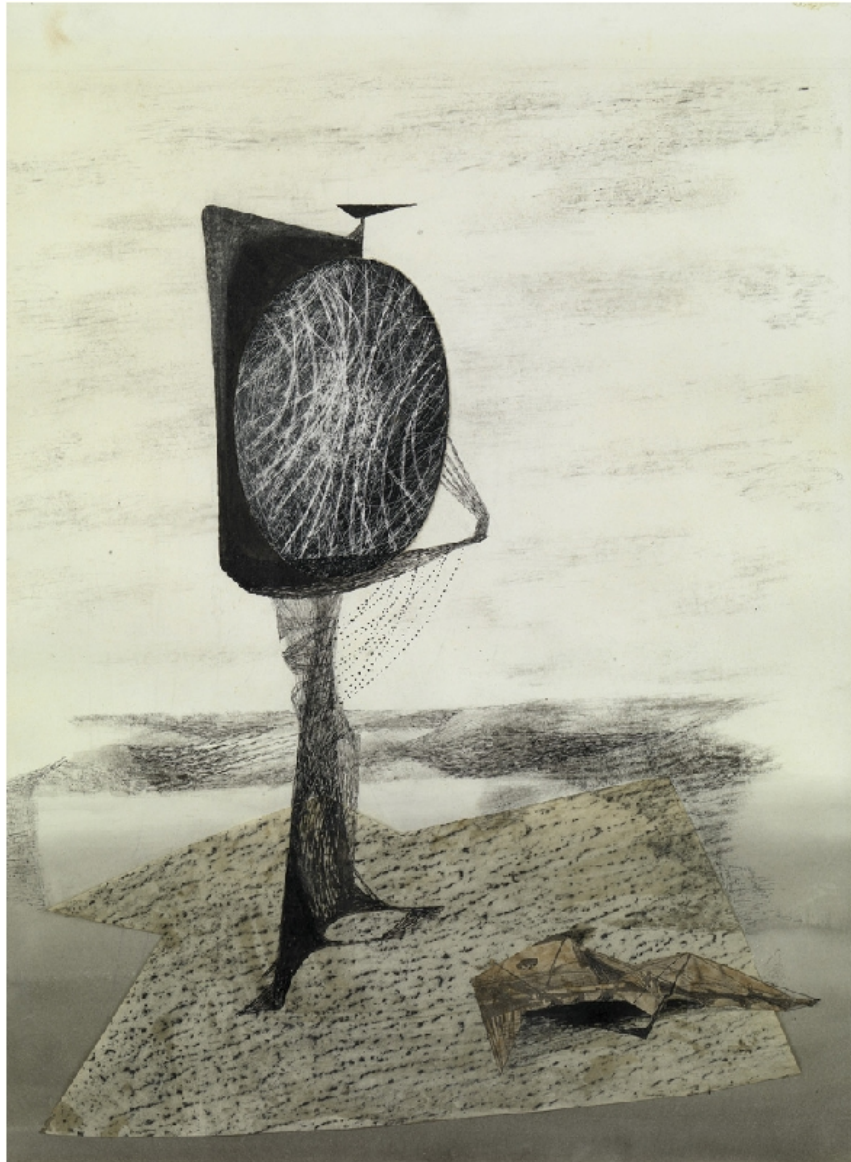

OSBORNE SAMUEL

MODERN AND CONTEMPORARY ART

Clough, Prunella (1919 - 1999)

***Untitled*, c.1940**

Pen, ink, wash & collage on paper
37 x 27 cm. (14 ½ x 10 ½ in.)

OSBORNE SAMUEL LTD

23 DERING STREET • LONDON W1S 1AW