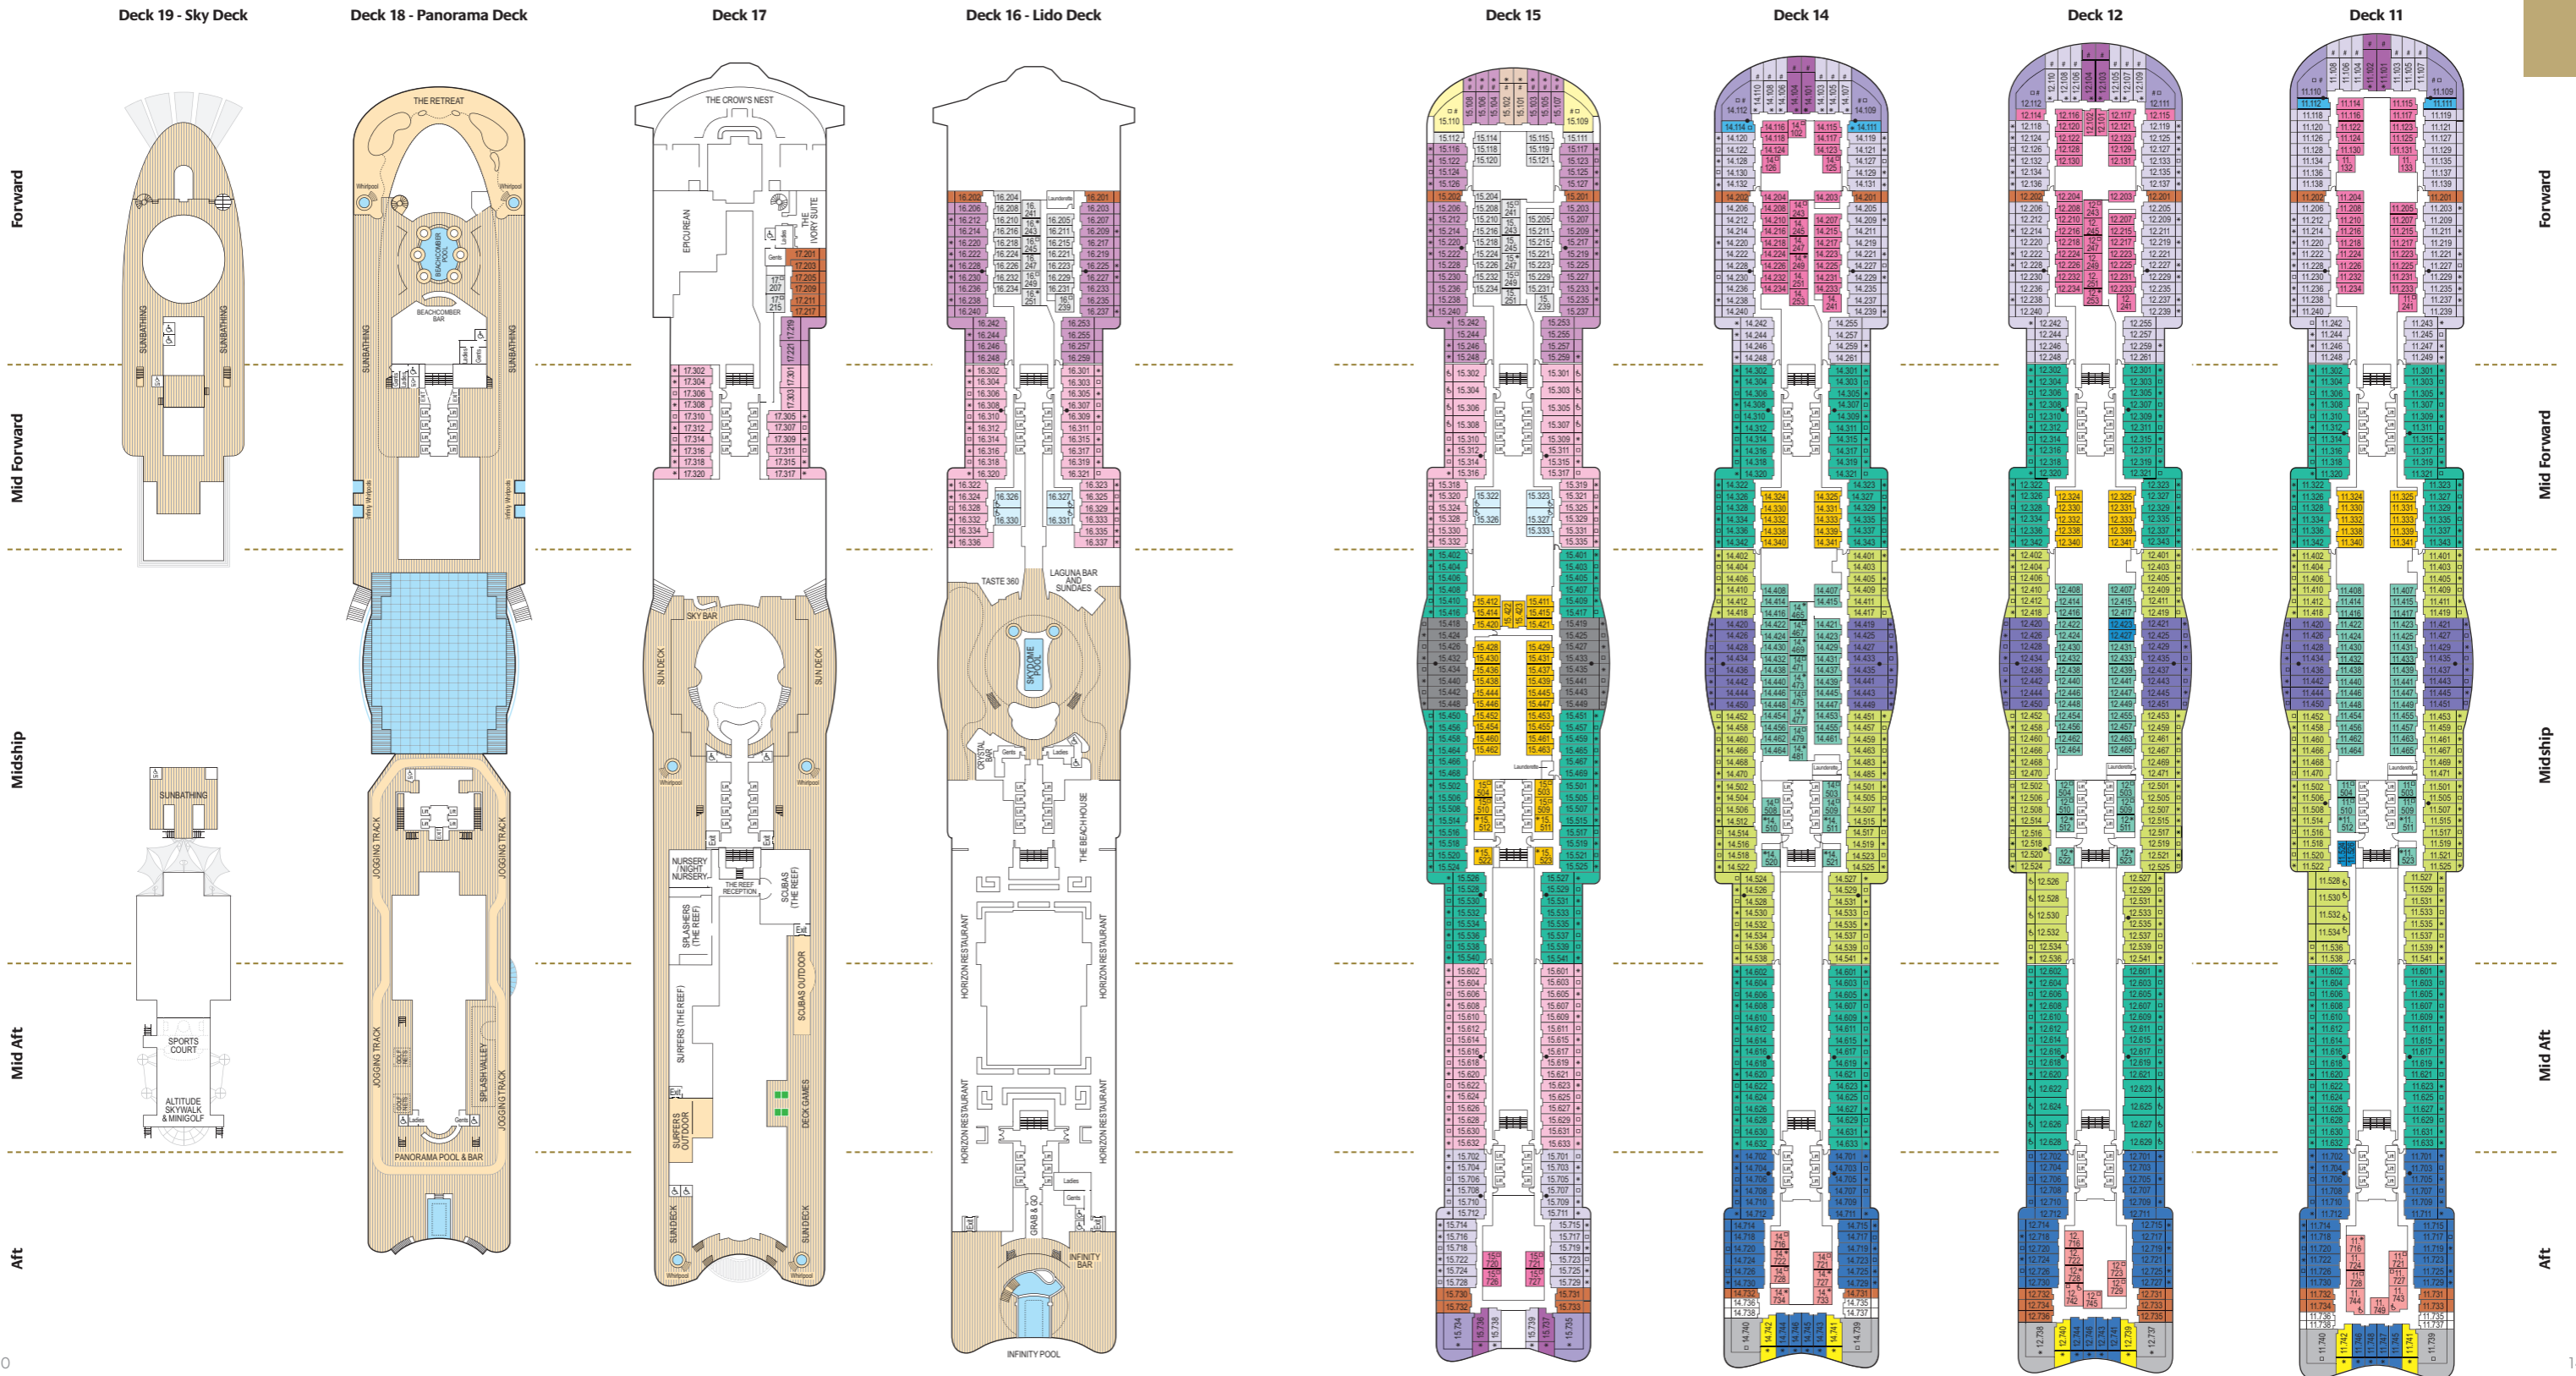

Sea view cabins

Standard: Decks 4 & 5

Inside cabins

Larger: Decks 4, 5, 9, 11 & 14

Standard: all cabin decks

Single cabins

Balcony: Decks 9, 11 & 14

Inside: Decks 5, 9 & 12

B4	B5	B6
BA		
CV	CW	CY
CZ		
EA	EB	ED
EE	EF	
GA	GB	GC
GD	GE	GF
GZ		

LB	LC	LF
----	----	----

OA		
PA	PB	PC
PD	PE	PF

QZ
SZ

Cabin Notes

- Cabin has one additional bed in the form of a single sofa bed
- Cabin has two additional beds, one in the form of a single sofa bed and one in the form of a pull-down bed
- Cabins with interconnecting doors
- # Steel fronted balcony
- † Cabin has no balcony
- ⊕ Adapted cabin. All adapted cabins have a shower only
- △ Balconies visible from Promenade Deck
- ▽ Cabins have obstructed view

Suites

Suite: Decks 9, 10, 11, 12, 14 & 15
 Family Sea view Suite: Promenade Deck
 Conservatory Mini-suite: Promenade & Deck 9

Balcony cabins

Deluxe: Promenade & Decks 9, 10, 11, 12, 14 & 15
 Standard: Promenade, Lido & Decks 5, 9, 10, 11, 12, 14, 15 & 17
 Smaller: Promenade, Lido & Decks 9, 10, 11, 12, 14, 15 & 17

Sea view cabins

Standard: Decks 4 & 5

Inside cabins

Larger: Decks 4, 5, 9, 11 & 14
 Standard: all cabin decks

Single cabins

Balcony: Decks 9, 11 & 14
 Inside: Decks 5, 9 & 12

Cabin Notes

- Cabin has one additional bed in the form of a single sofa bed
- Cabin has two additional beds, one in the form of a single sofa bed and one in the form of a pull-down bed
- Cabins with interconnecting doors
- # Steel fronted balcony
- † Cabin has no balcony
- ⊕ Adapted cabin. All adapted cabins have a shower only
- ∨ Balconies visible from Promenade Deck
- △ Cabins have obstructed view