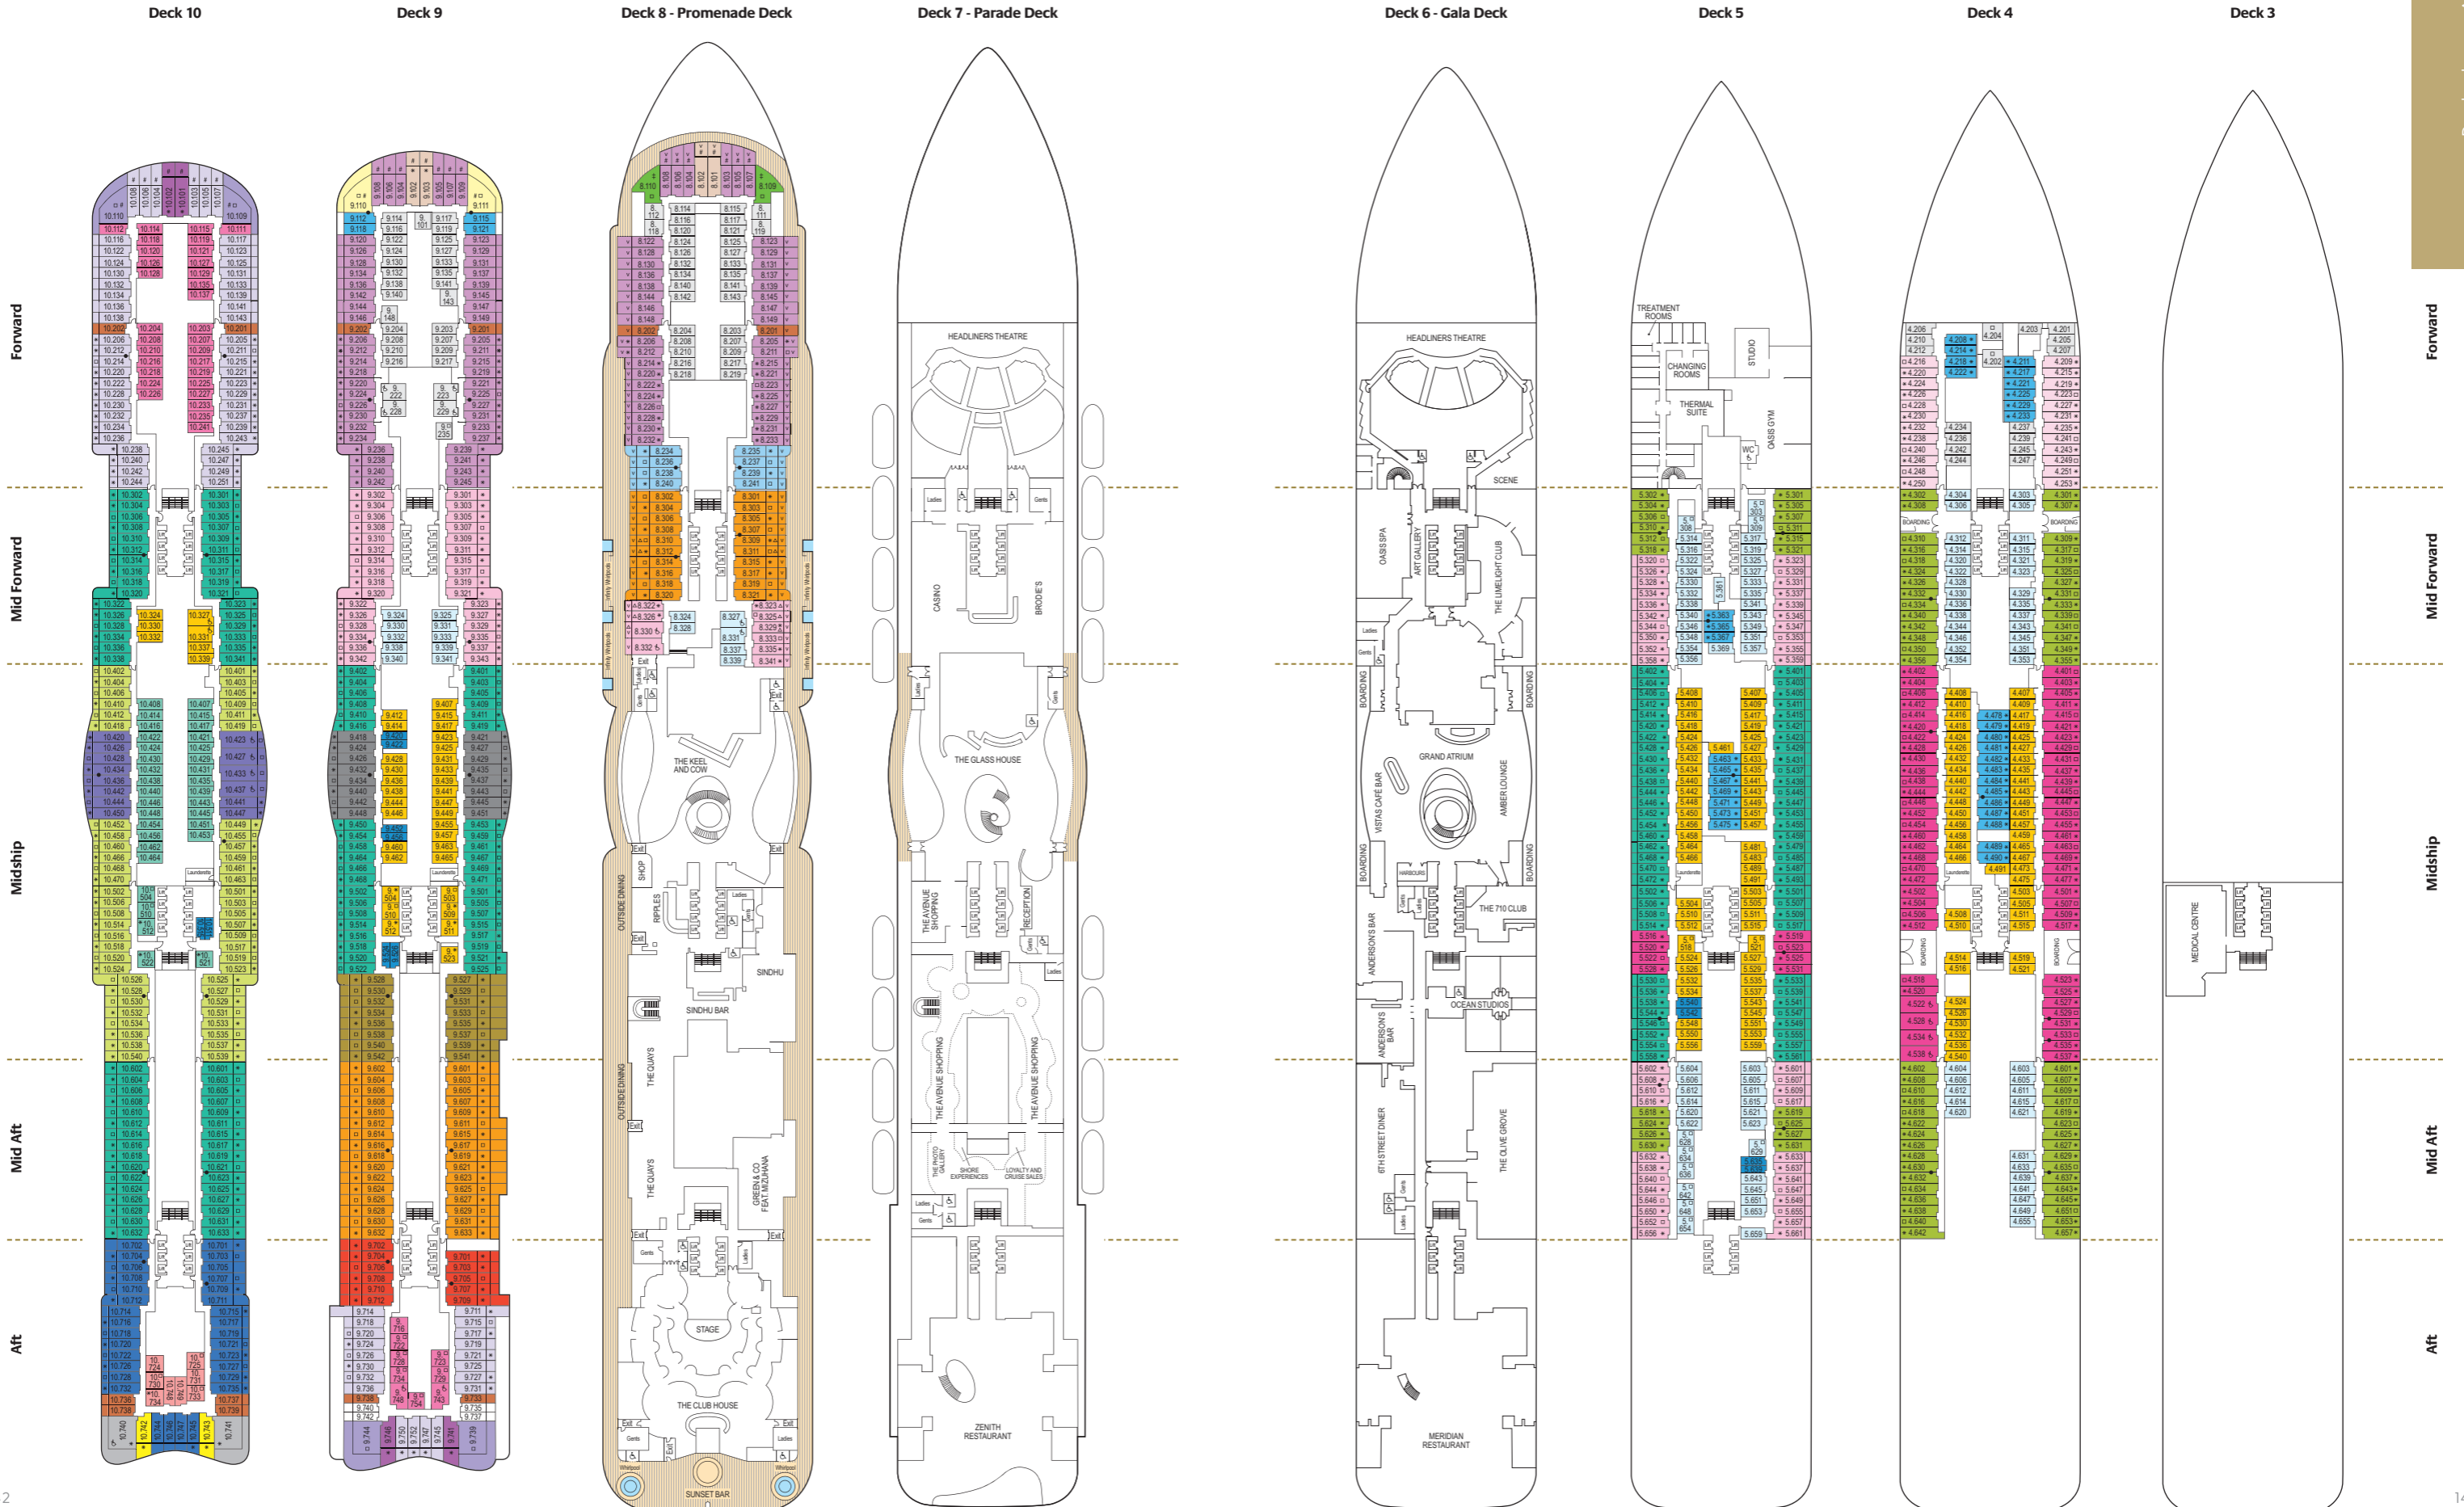

Suites

Suite: Decks 9, 10, 11, 12, 14 & 15
 Family Sea view Suite: Promenade Deck
 Conservatory Mini-suite: Promenade & Deck 9

Balcony cabins

Deluxe: Promenade & Decks 9, 10, 11, 12, 14 & 15
 Standard: Promenade, Lido & Decks 5, 9, 10, 11, 12, 14, 15 & 17
 Smaller: Promenade, Lido & Decks 9, 10, 11, 12, 14, 15 & 17

Sea view cabins

Standard: Decks 4 & 5

Inside cabins

Larger: Decks 4, 5, 9, 11 & 14
 Standard: all cabin decks

Single cabins

Balcony: Decks 9, 11 & 14
 Inside: Decks 5, 9 & 12

Cabin Notes

- Cabin has one additional bed in the form of a single sofa bed
- Cabin has two additional beds, one in the form of a single sofa bed and one in the form of a pull-down bed
- Cabins with interconnecting doors
- # Steel fronted balcony
- † Cabin has no balcony
- ⊕ Adapted cabin. All adapted cabins have a shower only
- ∨ Balconies visible from Promenade Deck
- △ Cabins have obstructed view

Note: All pull-down beds in twin cabins are accessible via a ladder. Balconies in the forward section of the ship can be overlooked by the bridge. All cabins on Arvia have shower only apart from Suites - B4, B5 and B6 grades. BA Suites: please note that suites 8.110 and 8.109 do not feature a balcony.

Forward

Mid Forward

Midship

Mid Aft

Aft