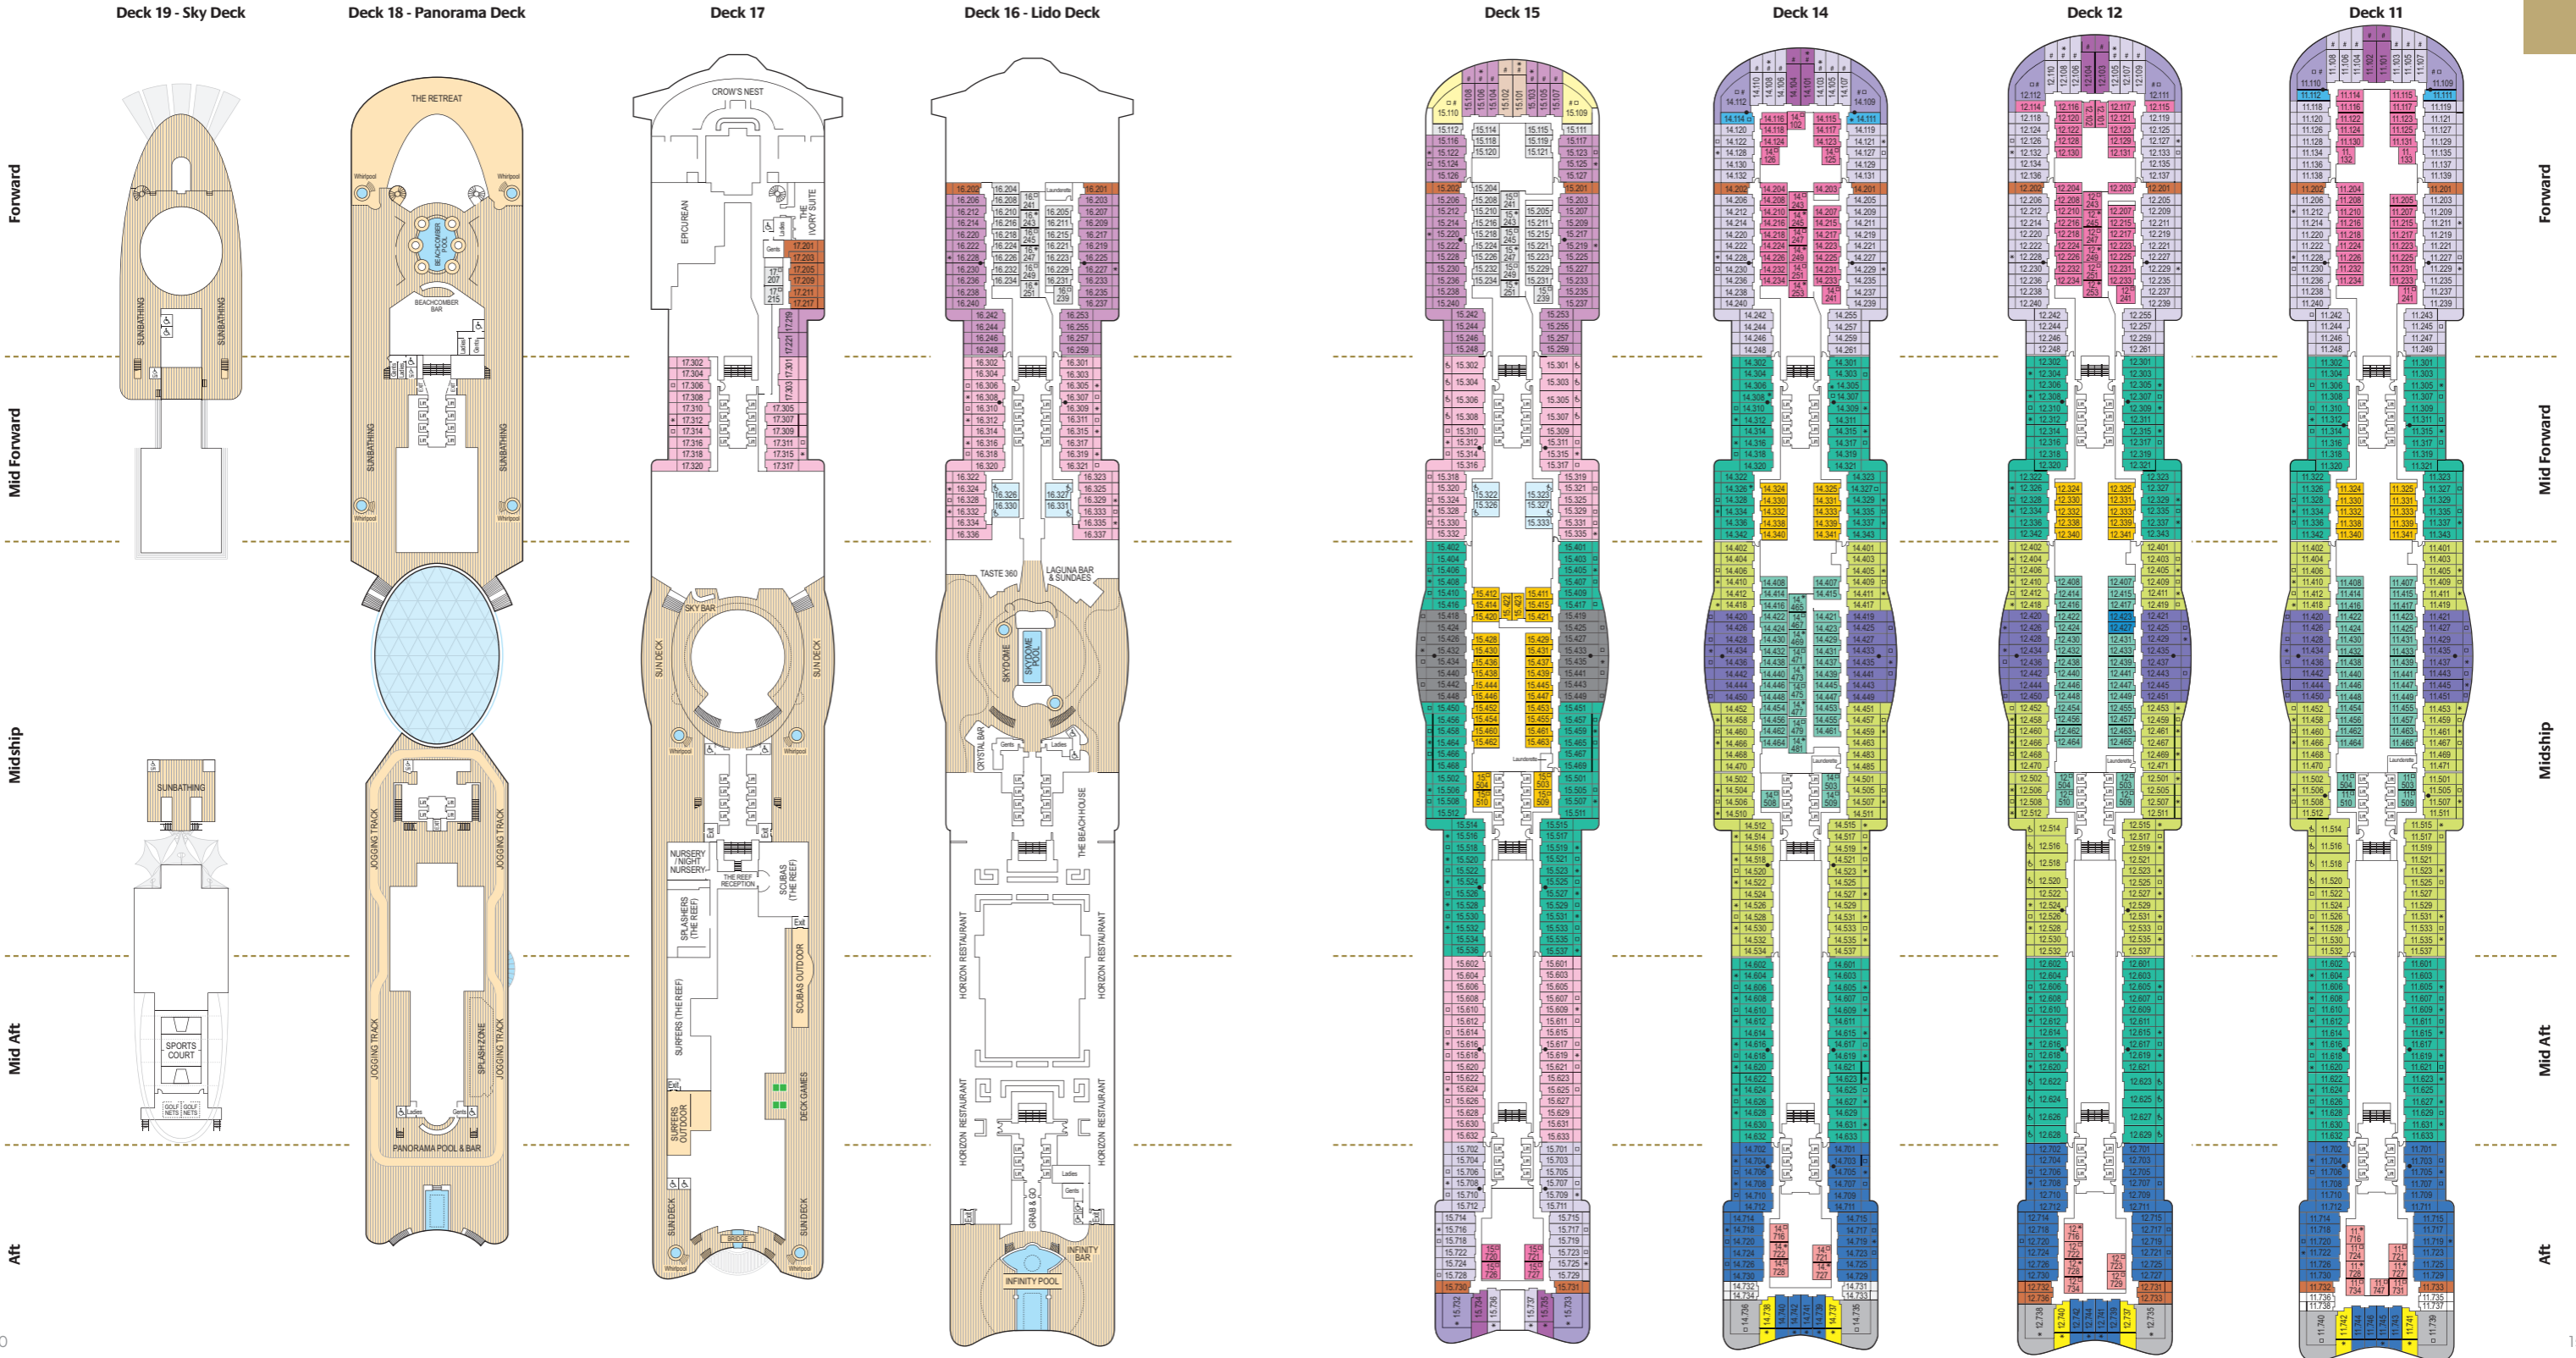

Standard: Decks 4 & 5

Inside cabins

Larger: Decks 4, 5, 9, 11 & 14

Standard: all cabin decks

Single cabins

Balcony: Decks 9, 11 & 14

Inside: Decks 5, 9 & 12

| | | |
|----|----|-------|
| B4 | B5 | B6 |
| BA | | |
| CV | CW | CY CZ |

| | | | | | |
|----|----|----|----|----|----|
| EA | EB | ED | EE | EF | |
| GA | GB | GC | GD | GE | GF |
| GO | | | | | |

| | | |
|----|----|----|
| LB | LC | LF |
|----|----|----|

| | | | | | |
|----|----|----|----|----|----|
| OA | | | | | |
| PA | PB | PC | PD | PE | PF |

| | |
|----|--|
| QZ | |
| SZ | |

Cabin Notes

- * Cabin has one additional bed in the form of a single sofa bed
 - Cabin has two additional beds, one in the form of a single sofa bed and one in the form of a pull-down bed
 - Cabins with interconnecting doors
 - # Steel fronted balcony
 - ‡ Cabin has no balcony
 - ⊕ Adapted cabin. All adapted cabins have a shower only
 - ∨ Balconies visible from Promenade Deck
 - △ Cabins have obstructed view
- Note:** all pull-down beds in twin cabins are accessible via a ladder. Balconies in the forward section of the ship can be overlooked by the bridge. All cabins on Iona have shower only apart from Suites - B4, B5 and B6 grades. BA Suites: please note that suites 8.110 and 8.109 do not feature a balcony.

Suites

Suite: Decks 9, 10, 11, 12, 14 & 15

Family Sea view Suite: Promenade Deck

Conservatory Mini-suite: Promenade & Deck 9

Balcony cabins

Deluxe: Promenade & Decks 9, 10, 11, 12, 14 & 15

Standard: Promenade, Lido & Decks 5, 9, 10, 11, 12, 14, 15 & 17