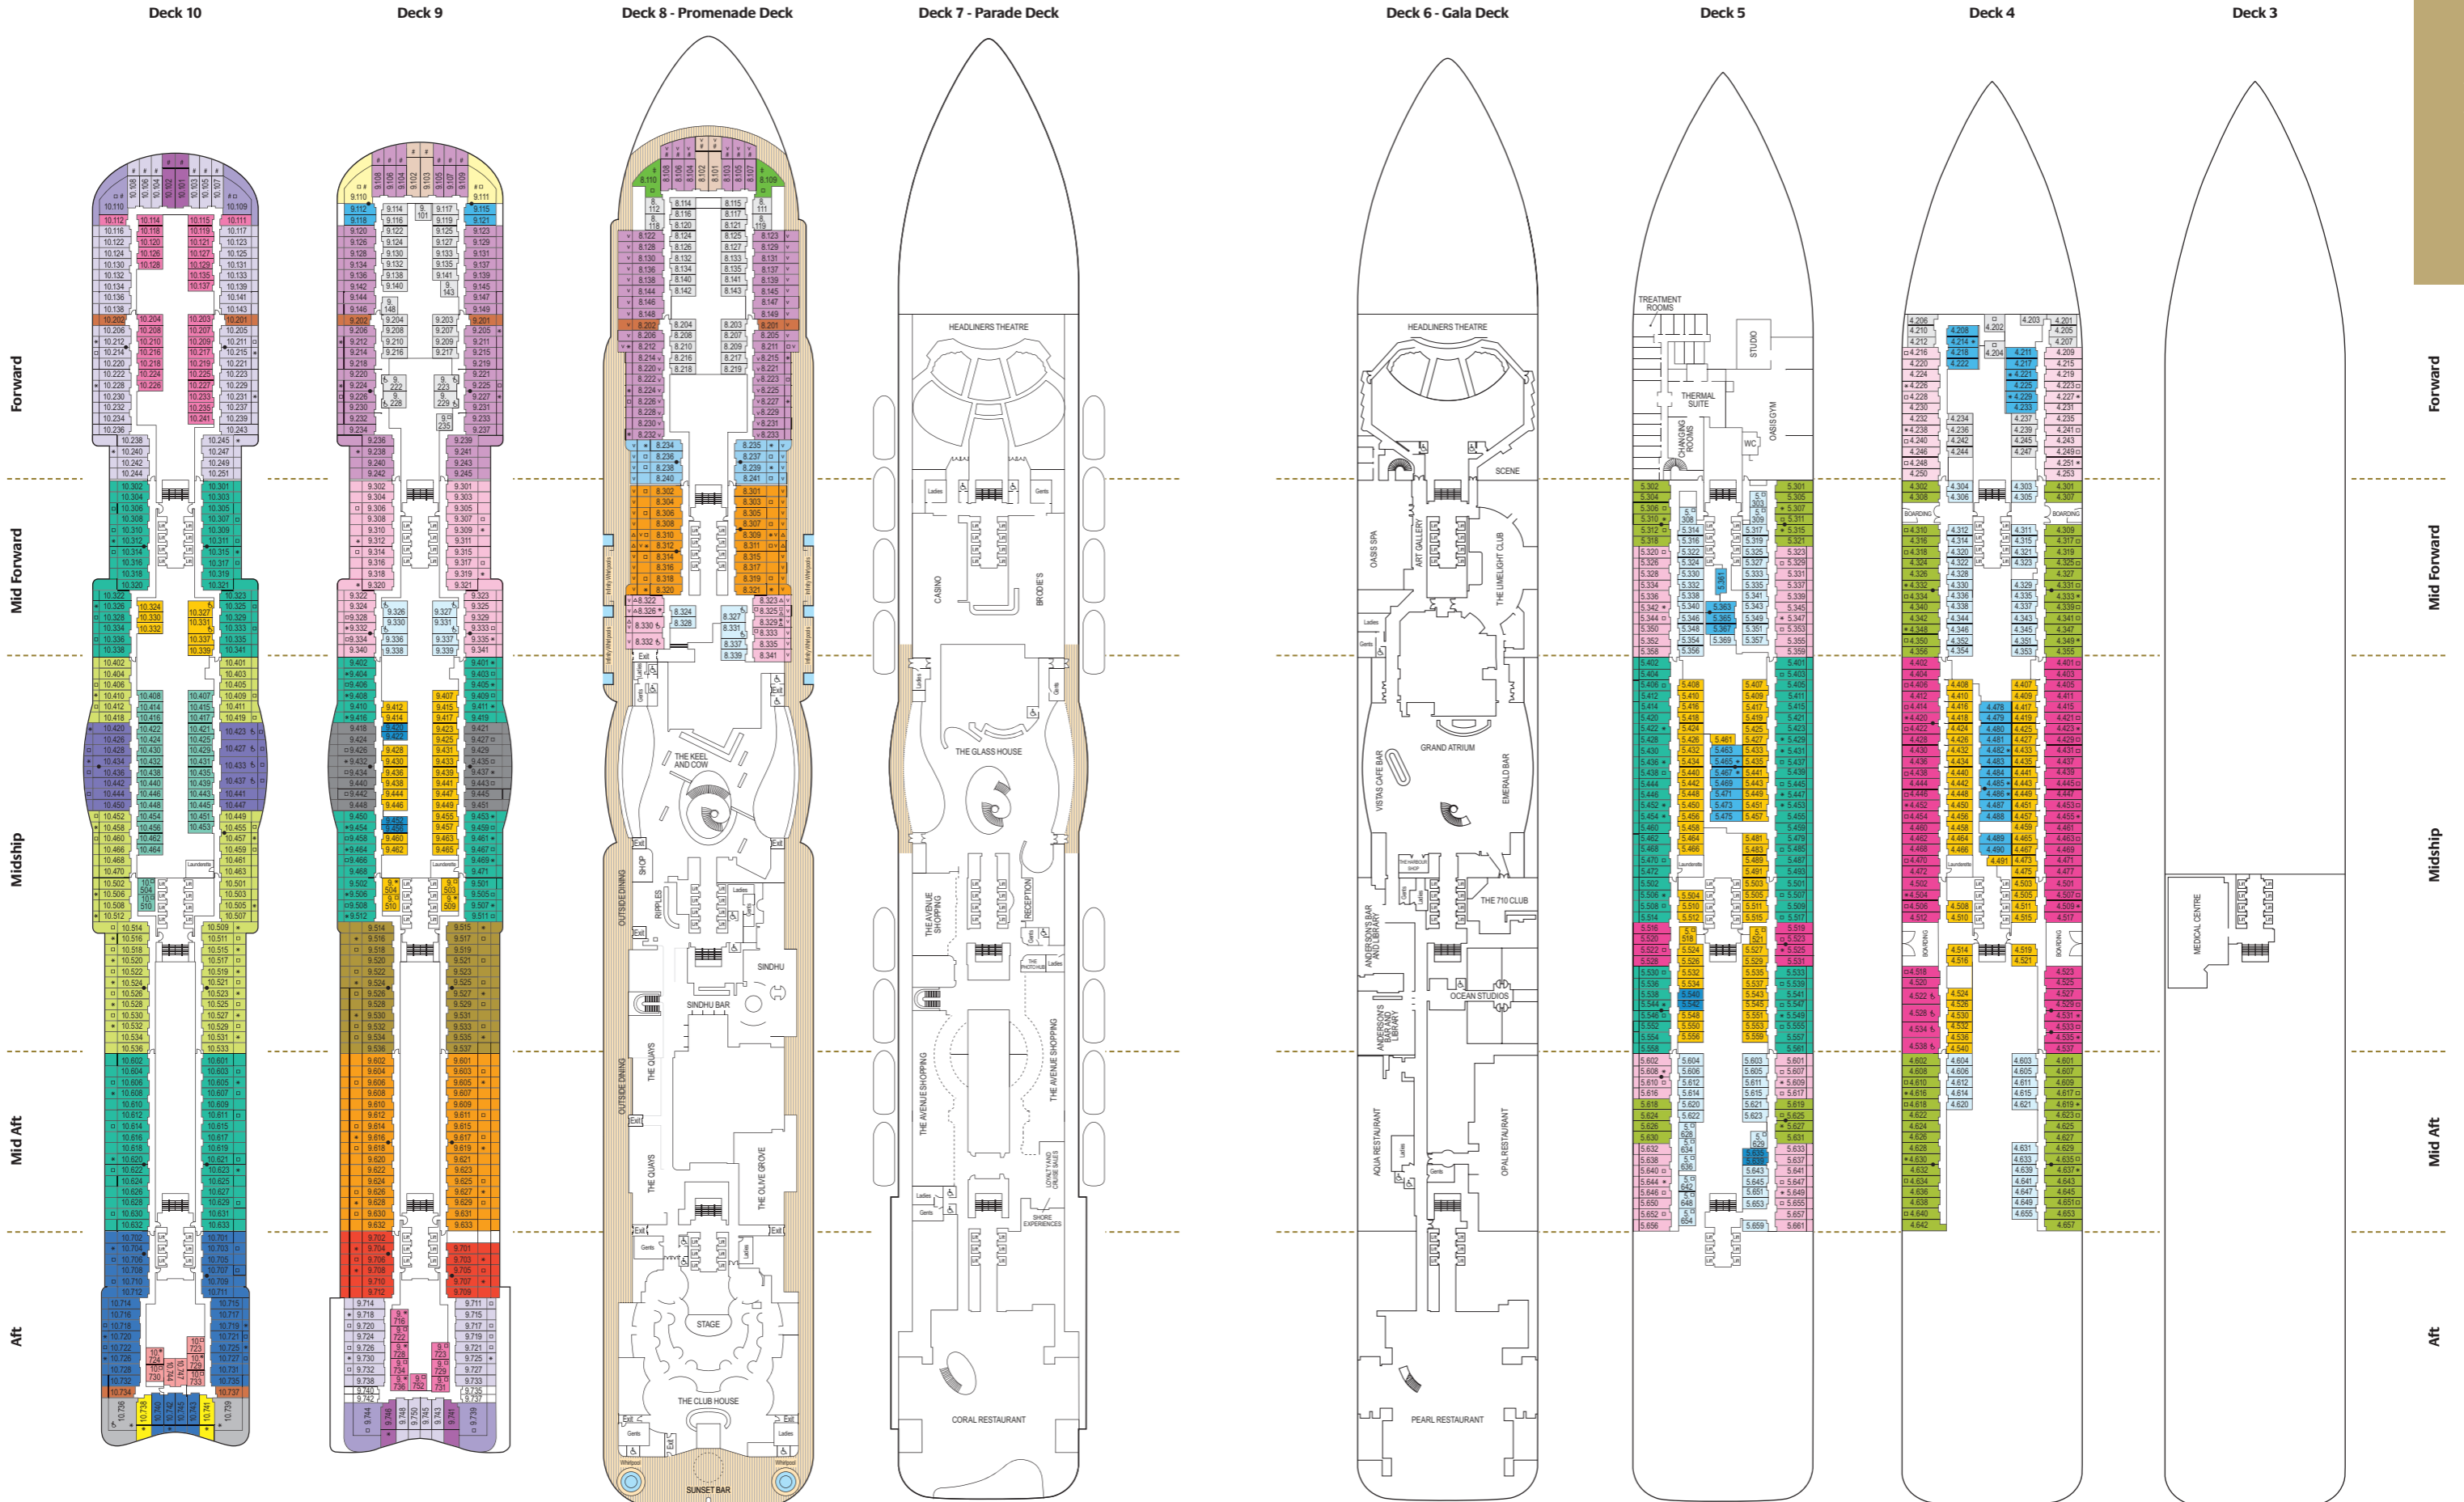

Smaller: Promenade, Lido & Decks 9, 10, 11, 12, 14, 15 & 17

Sea view cabins

Standard: Decks 4 & 5

Inside cabins

Larger: Decks 4, 5, 9, 11 & 14

Standard: all cabin decks

Single cabins

Balcony: Decks 9, 11 & 14

Inside: Decks 5, 9 & 12

Cabin Notes

- Cabin has one additional bed in the form of a single sofa bed
- Cabin has two additional beds, one in the form of a single sofa bed and one in the form of a pull-down bed
- Cabins with interconnecting doors
- # Steel fronted balcony
- ‡ Cabin has no balcony

- ⊕ Adapted cabin. All adapted cabins have a shower only
- v Balconies visible from Promenade Deck
- △ Cabins have obstructed view

Note: all pull-down beds in twin cabins are accessible via a ladder. Balconies in the forward section of the ship can be overlooked by the bridge. All cabins on Iona have shower only apart from Suites - B4, B5 and B6 grades. BA Suites; please note that suites 8.110 and 8.109 do not feature a balcony.

Deck plans - Iona