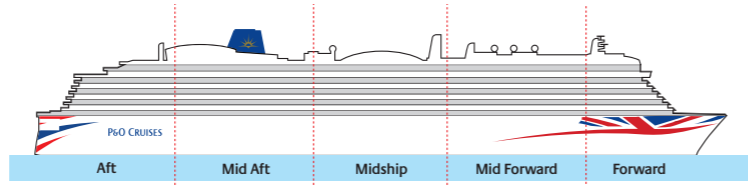

Iona

184,700 tonnes
 Entering service in 2021
 Normal operating capacity: 5,200 guests and 1,800 crew

If you'd like to view these deck plans in a little more detail, you can view PDF versions online at pocruises.com

For more information on selecting the right cabin for you see pages 26-29.

Deck plans - Iona

To find out more about Iona's cabins, visit pocruises.com/Iona

Suites

Suite: Decks 9, 10, 11, 12, 14 & 15
 Family Sea view Suite: Promenade Deck
 Conservatory Mini-suite: Promenade & Deck 9