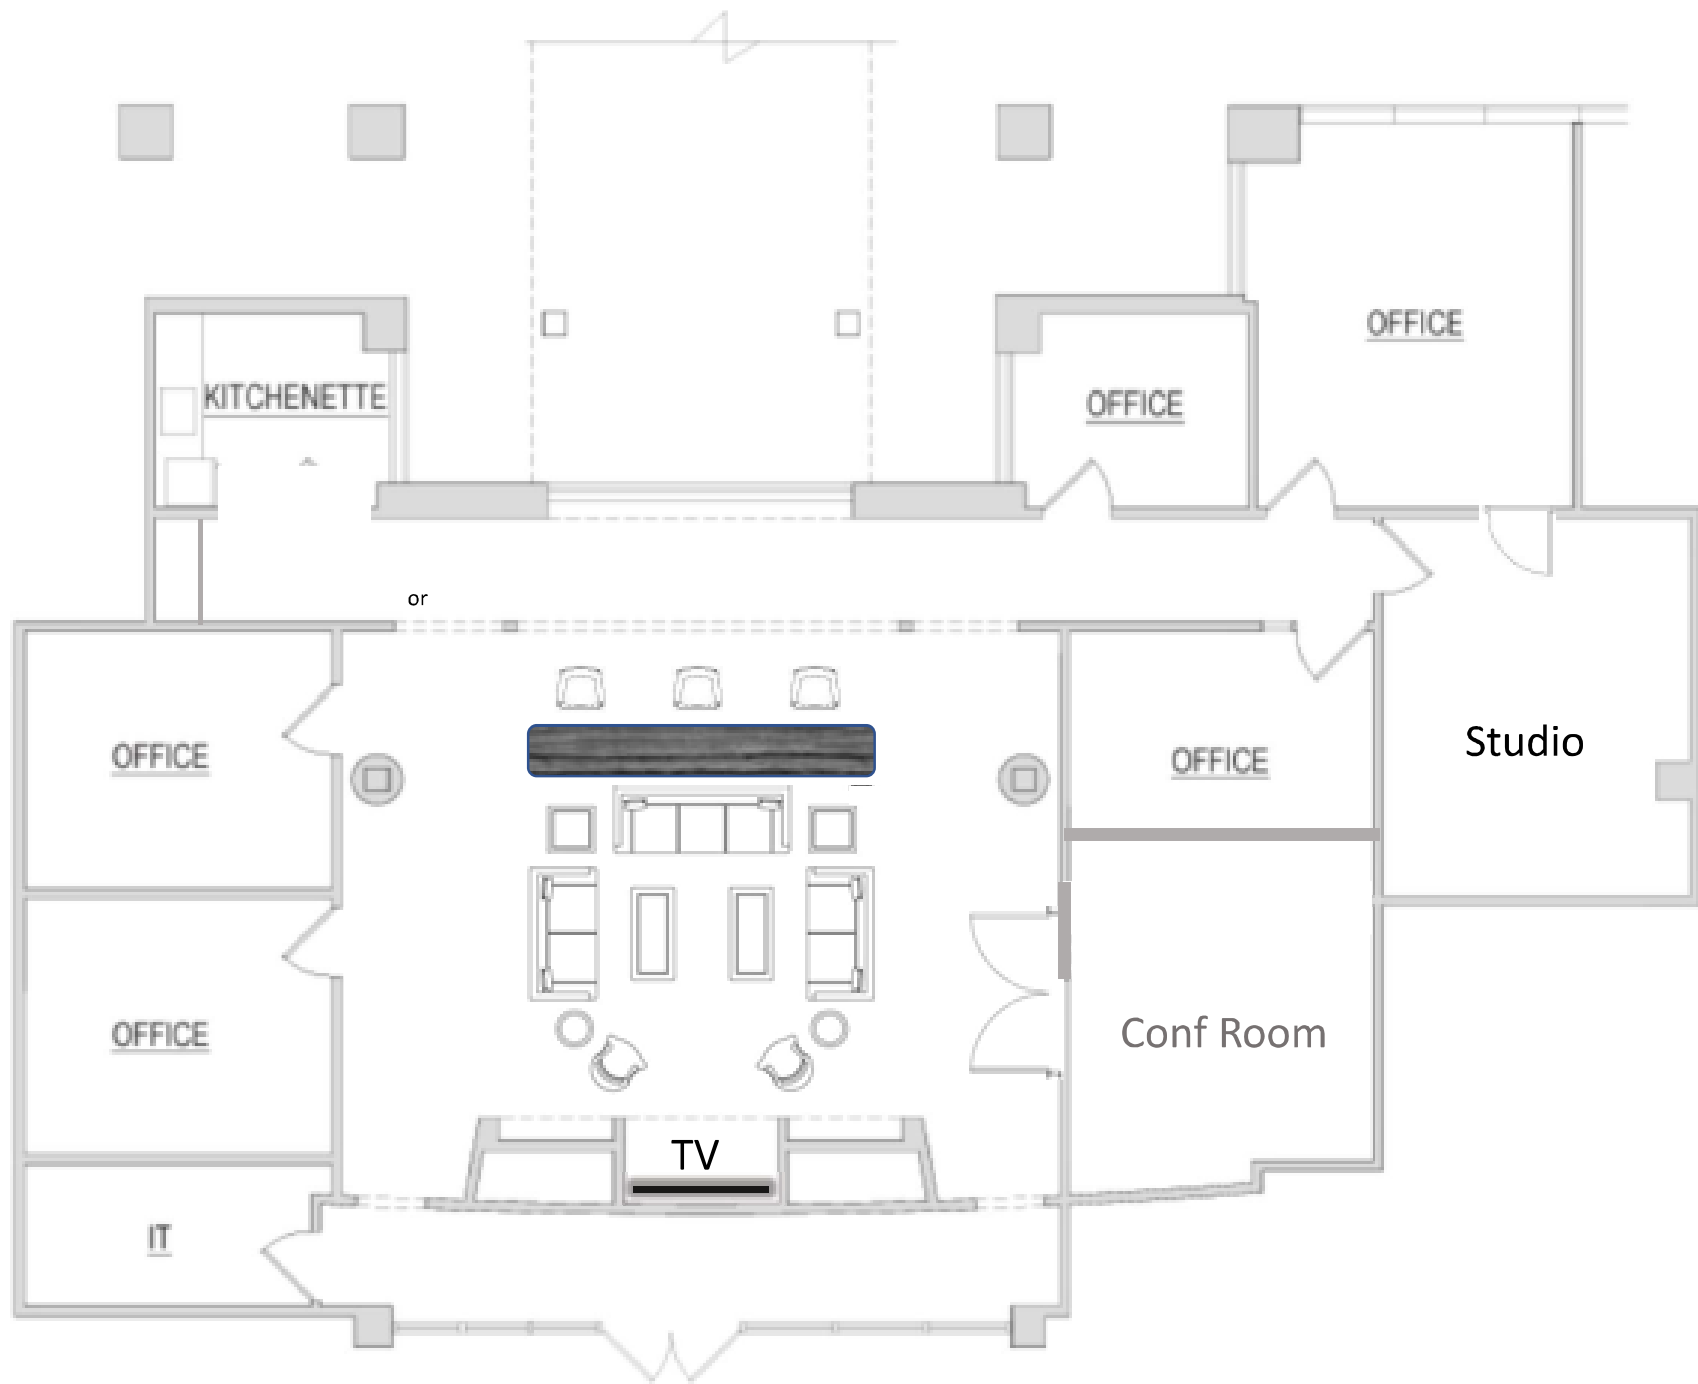

1ST FLOOR
3,218 SF

440 ROUTE 22 EAST
Bridgewater NJ

440

FOUR FORTY

JAMIE DRUMMOND
jamie.drummond@nmrk.com
t 201-460-5153

ANDREW PERROTTI
andrew.perrotti@nmrk.com
t 201-460-5158

LUKE REID
luke.reid@nmrk.com
t 201-460-5162

440RT22.COM

NEWMARK

AEP AMERICAN
EQUITY PARTNERS

Newmark | Licensed Real Estate Broker
201 Route 17 North, Rutherford NJ 07070 | t 201-842-6700

The information contained herein has been obtained from sources deemed reliable but has not been verified and no guarantee, warranty or representation, either express or implied, is made with respect to such information. Terms of sale or lease and availability are subject to change or withdrawal without notice.