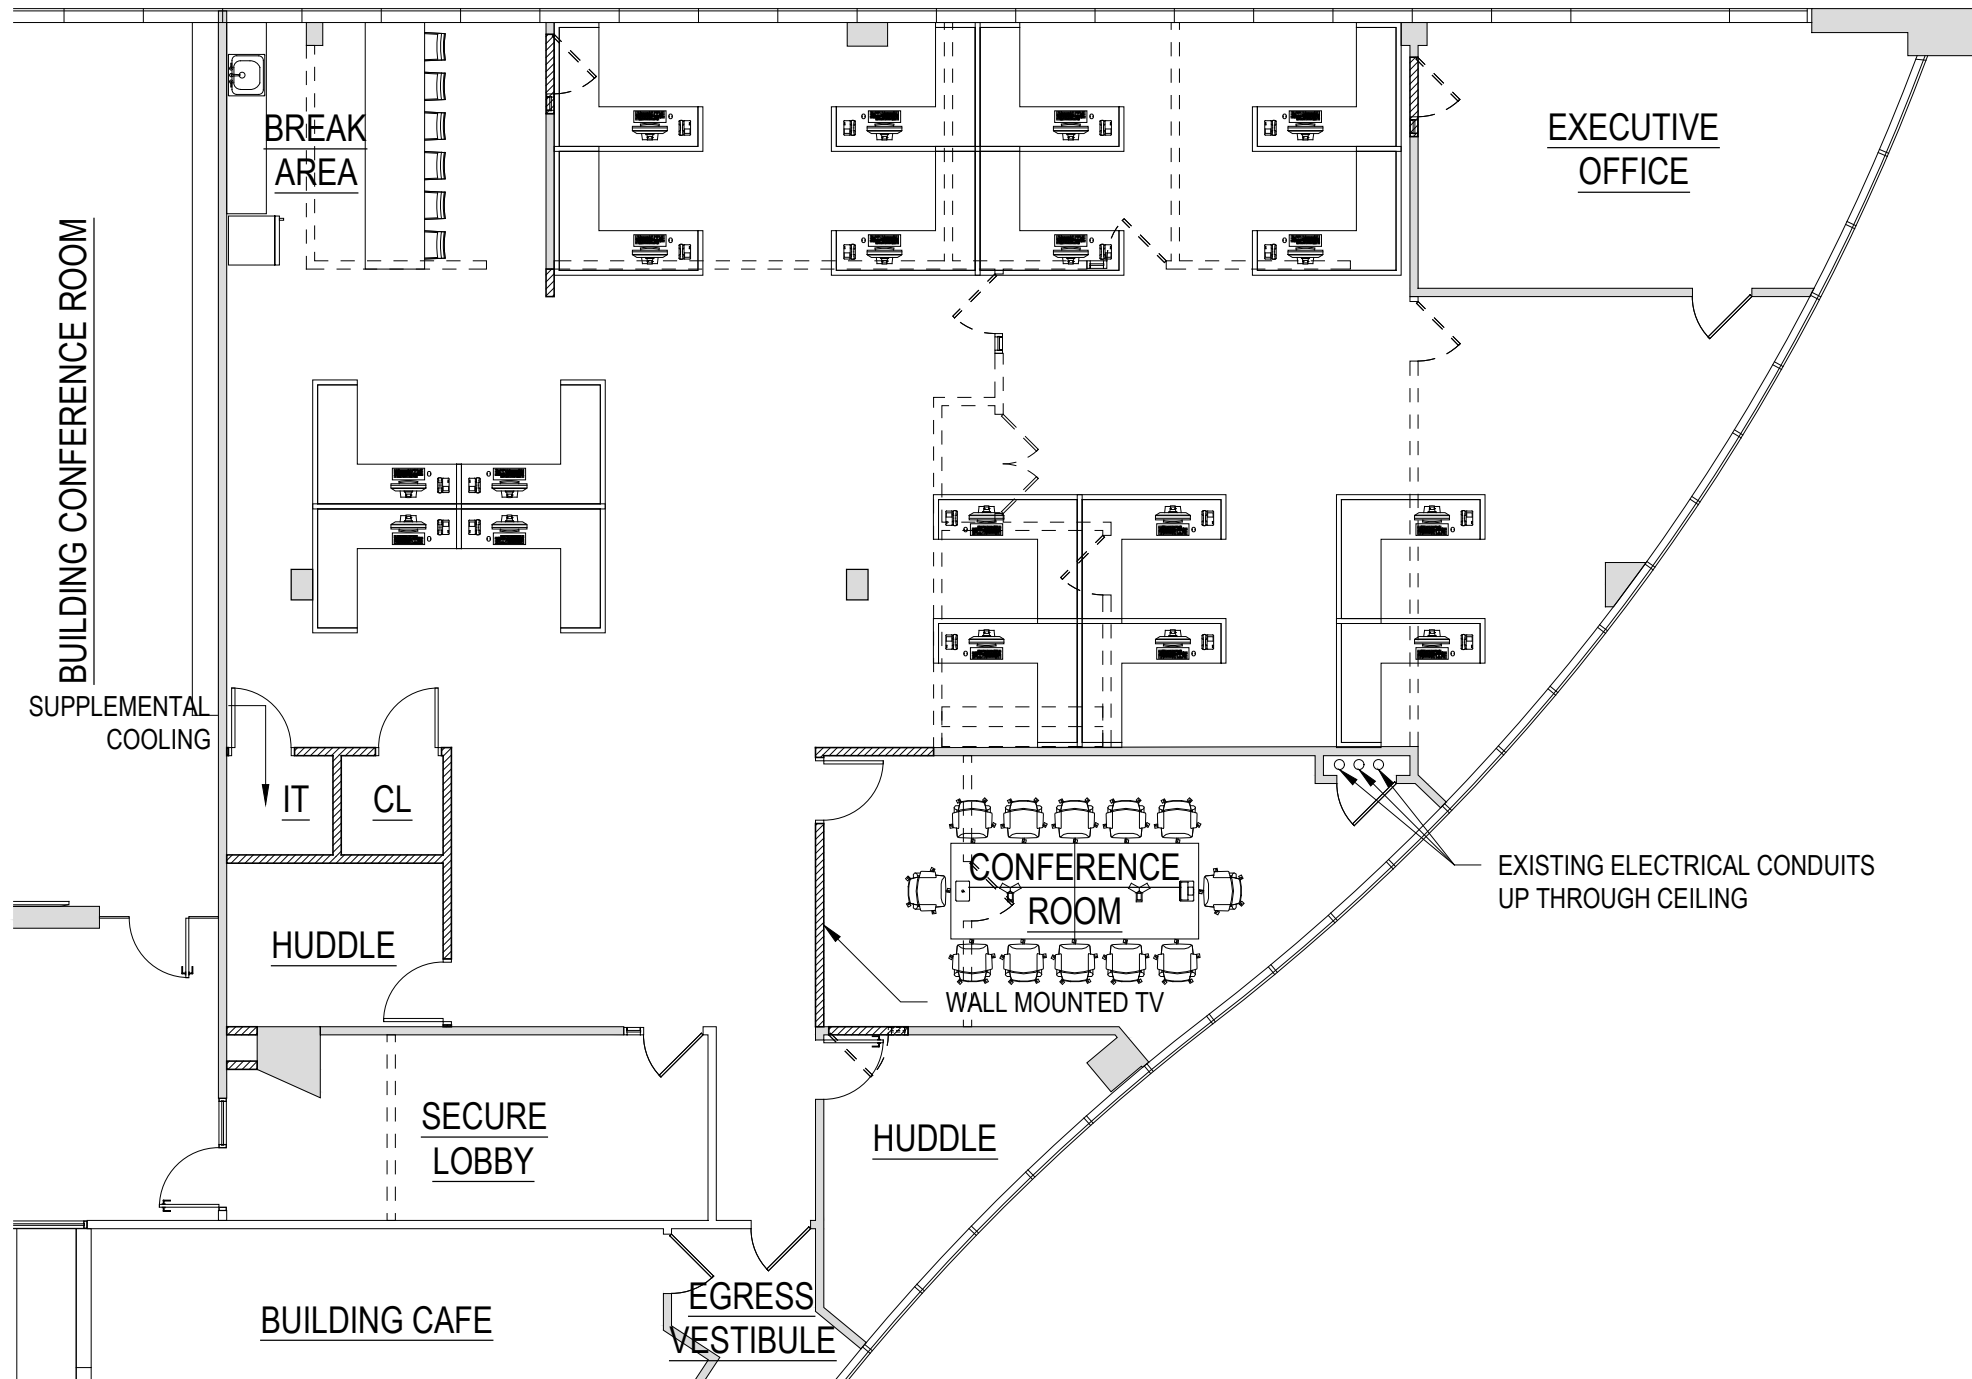

1ST FLOOR
4,880 SF

440 ROUTE 22 EAST
Bridgewater NJ

440

FOUR FORTY

JAMIE DRUMMOND
jamie.drummond@nrmk.com
t 201-460-5153

ANDREW PERROTTI
andrew.perrotti@nrmk.com
t 201-460-5158

LUKE REID
luke.reid@nrmk.com
t 201-460-5162

440RT22.COM

NEWMARK

AEP AMERICAN
EQUITY PARTNERS

Newmark | Licensed Real Estate Broker
201 Route 17 North, Rutherford NJ 07070 | t 201-842-6700

The information contained herein has been obtained from sources deemed reliable but has not been verified and no guarantee, warranty or representation, either express or implied, is made with respect to such information. Terms of sale or lease and availability are subject to change or withdrawal without notice.