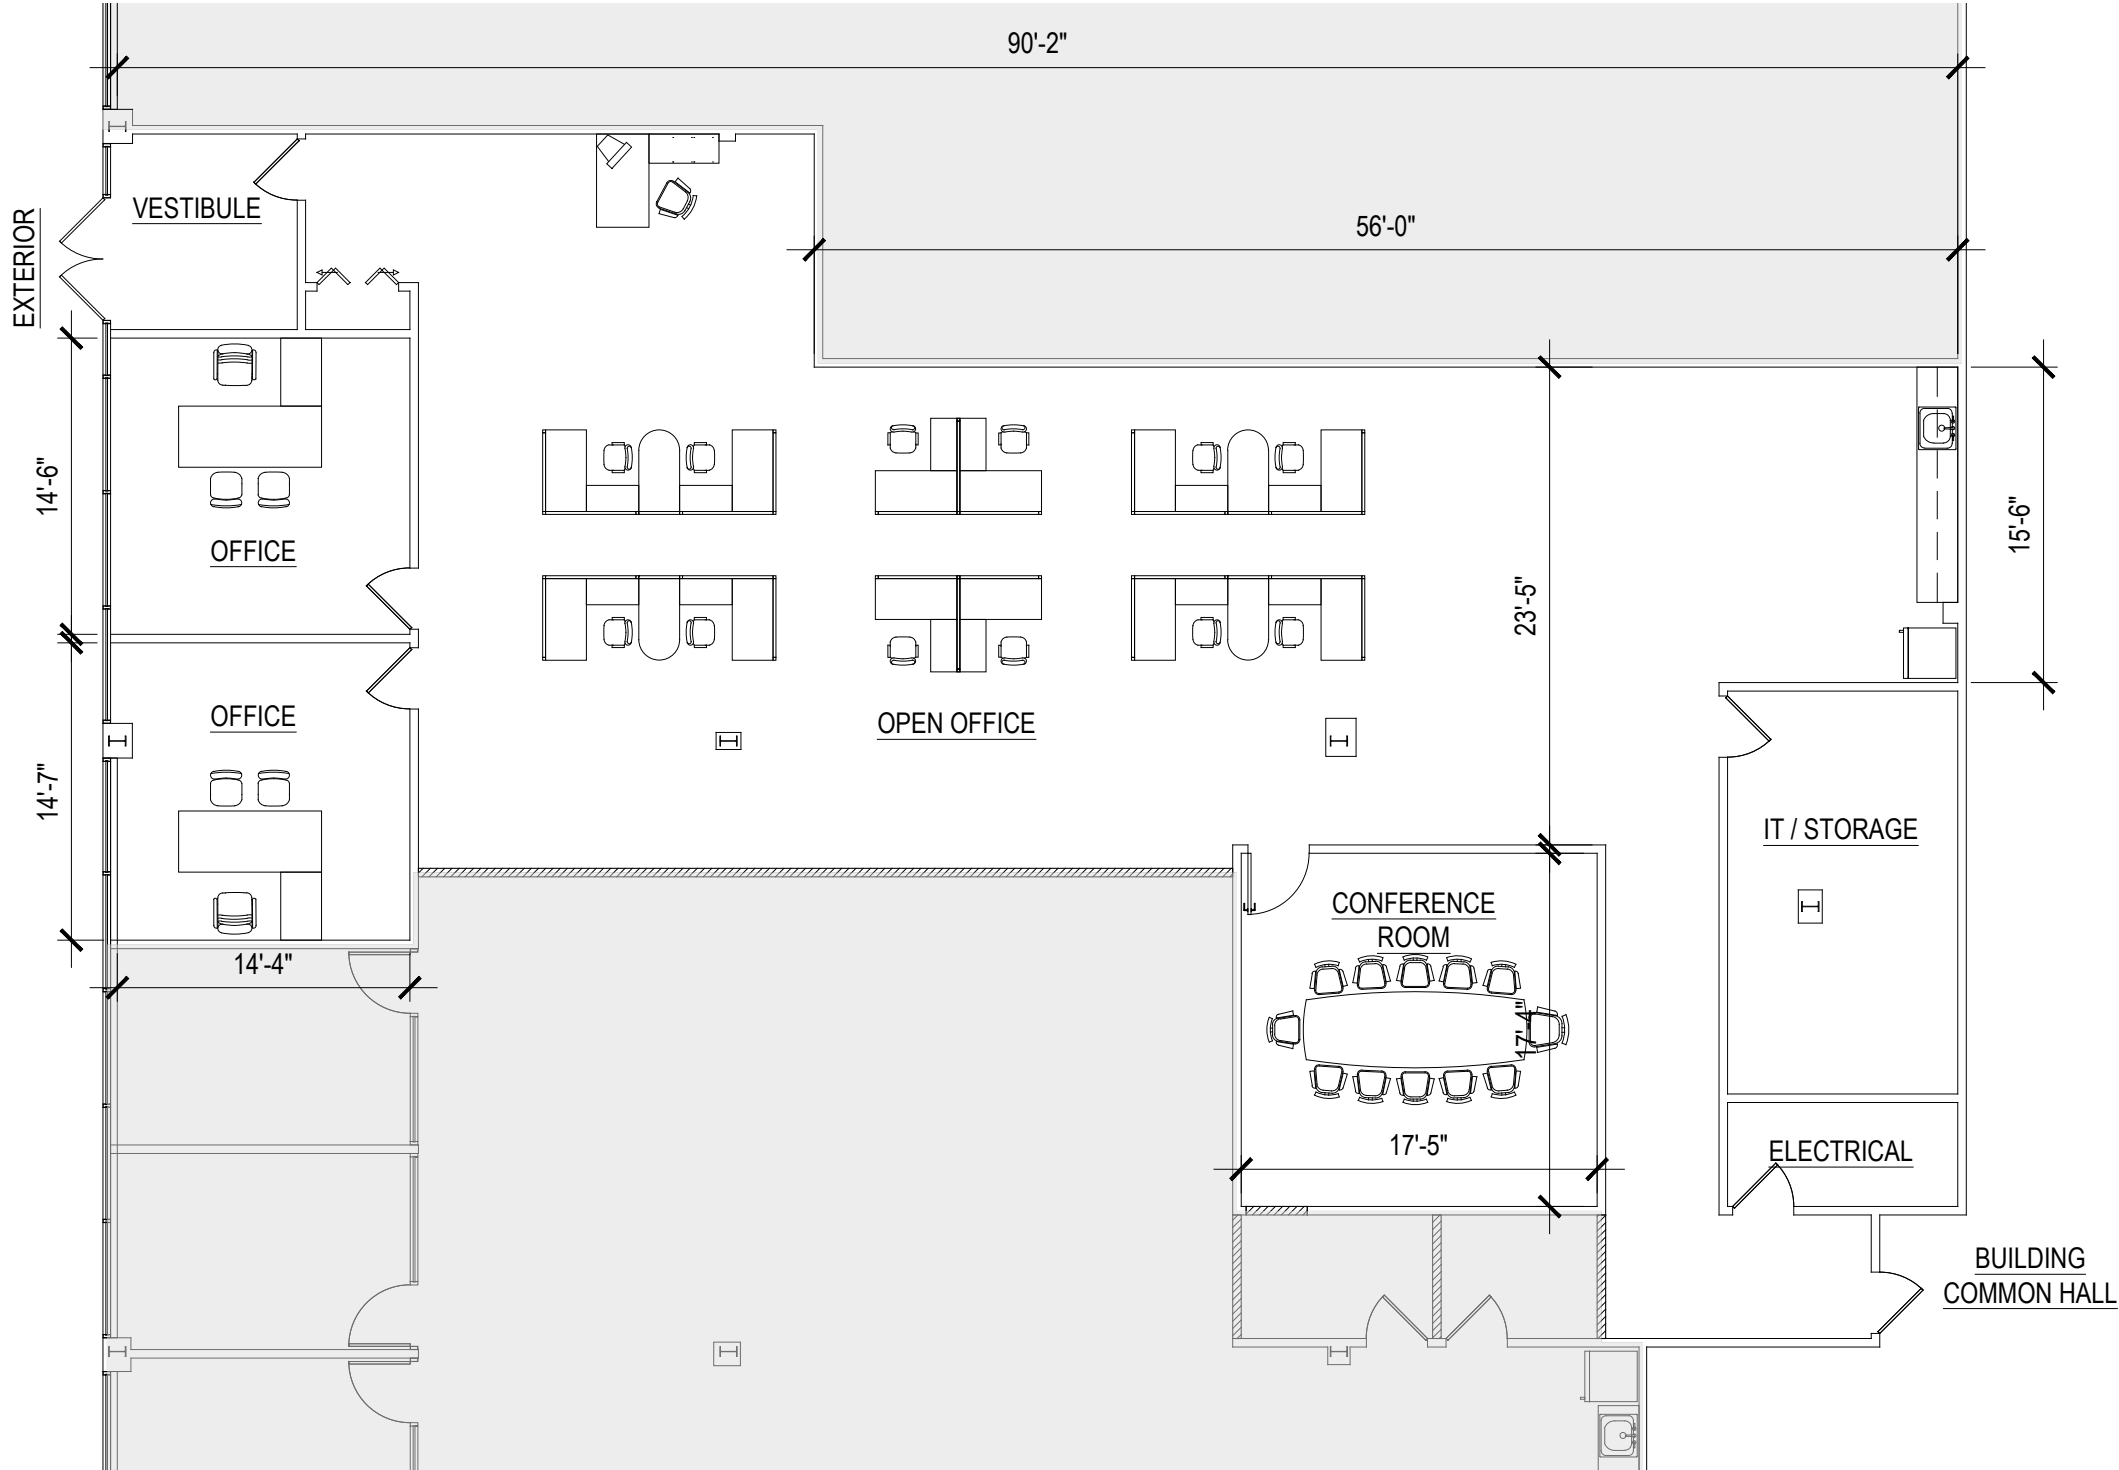

1ST FLOOR / 3,924 SF

LINCOLN PLACE

JAMIE DRUMMOND
jamie.drummond@nrmk.com / t 201-460-5153

LUKE REID
luke.reid@nrmk.com / t 201-460-5162

NEWMARK

LINCOLNPLACENJ.COM

Newmark | Licensed Real Estate Broker
201 Route 17 North, Rutherford NJ 07070 | t 201-842-6700