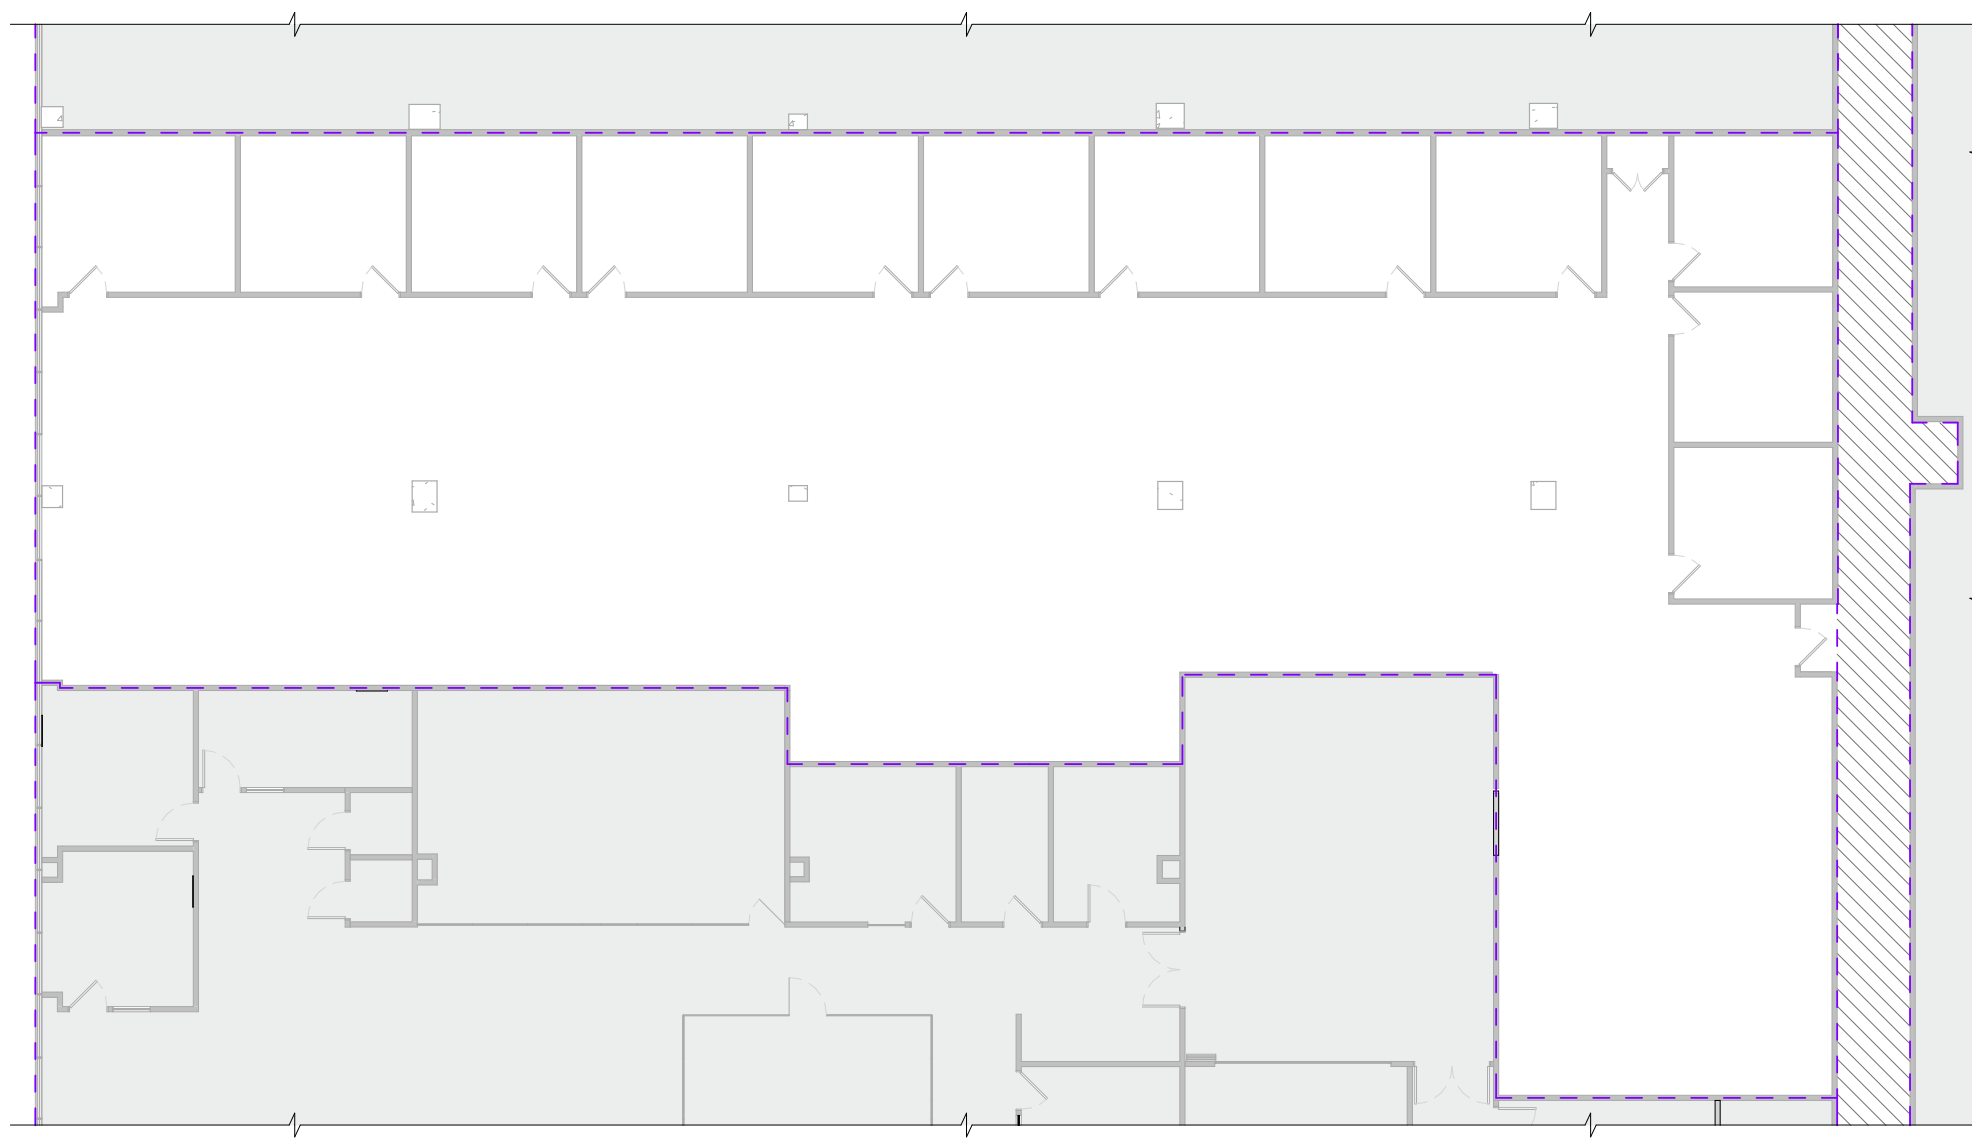

3RD FLOOR / 8,817 SF

LINCOLN PLACE

JAMIE DRUMMOND
jamie.drummond@nrmk.com / t 201-460-5153

LUKE REID
luke.reid@nrmk.com / t 201-460-5162

NEWMARK

LINCOLNPLACENJ.COM

Newmark | Licensed Real Estate Broker
201 Route 17 North, Rutherford NJ 07070 | t 201-842-6700

The information contained herein has been obtained from sources deemed reliable but has not been verified and no guarantee, warranty or representation, either express or implied, is made with respect to such information. Terms of sale or lease and availability are subject to change or withdrawal without notice.