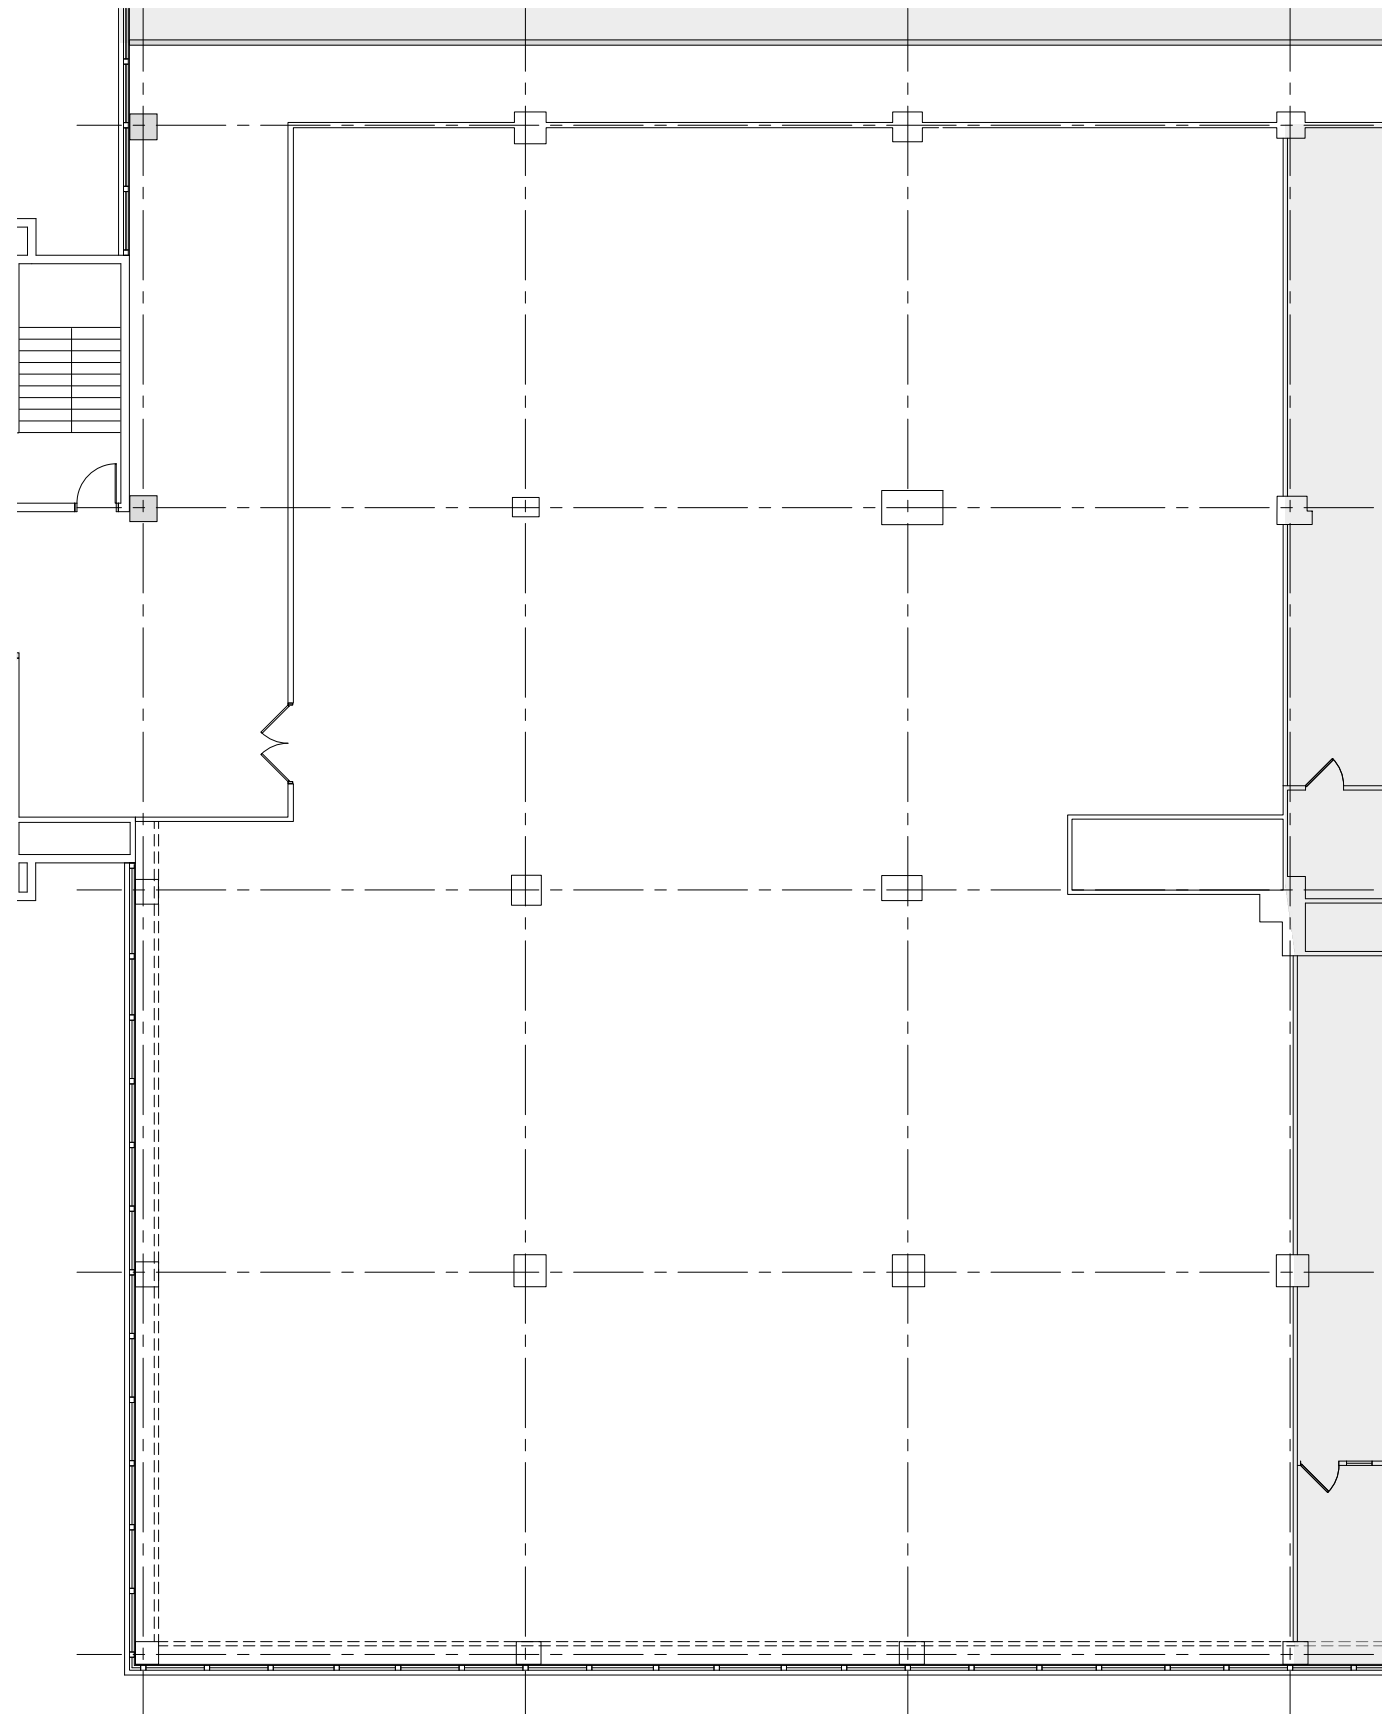

3RD FLOOR / 12,501 SF

LINCOLN PLACE

JAMIE DRUMMOND
jamie.drummond@nmrk.com / t 201-460-5153

LUKE REID
luke.reid@nmrk.com / t 201-460-5162

NEWMARK

LINCOLNPLACENJ.COM

Newmark | Licensed Real Estate Broker
201 Route 17 North, Rutherford NJ 07070 | t 201-842-6700

The information contained herein has been obtained from sources deemed reliable but has not been verified and no guarantee, warranty or representation, either express or implied, is made with respect to such information. Terms of sale or lease and availability are subject to change or withdrawal without notice.