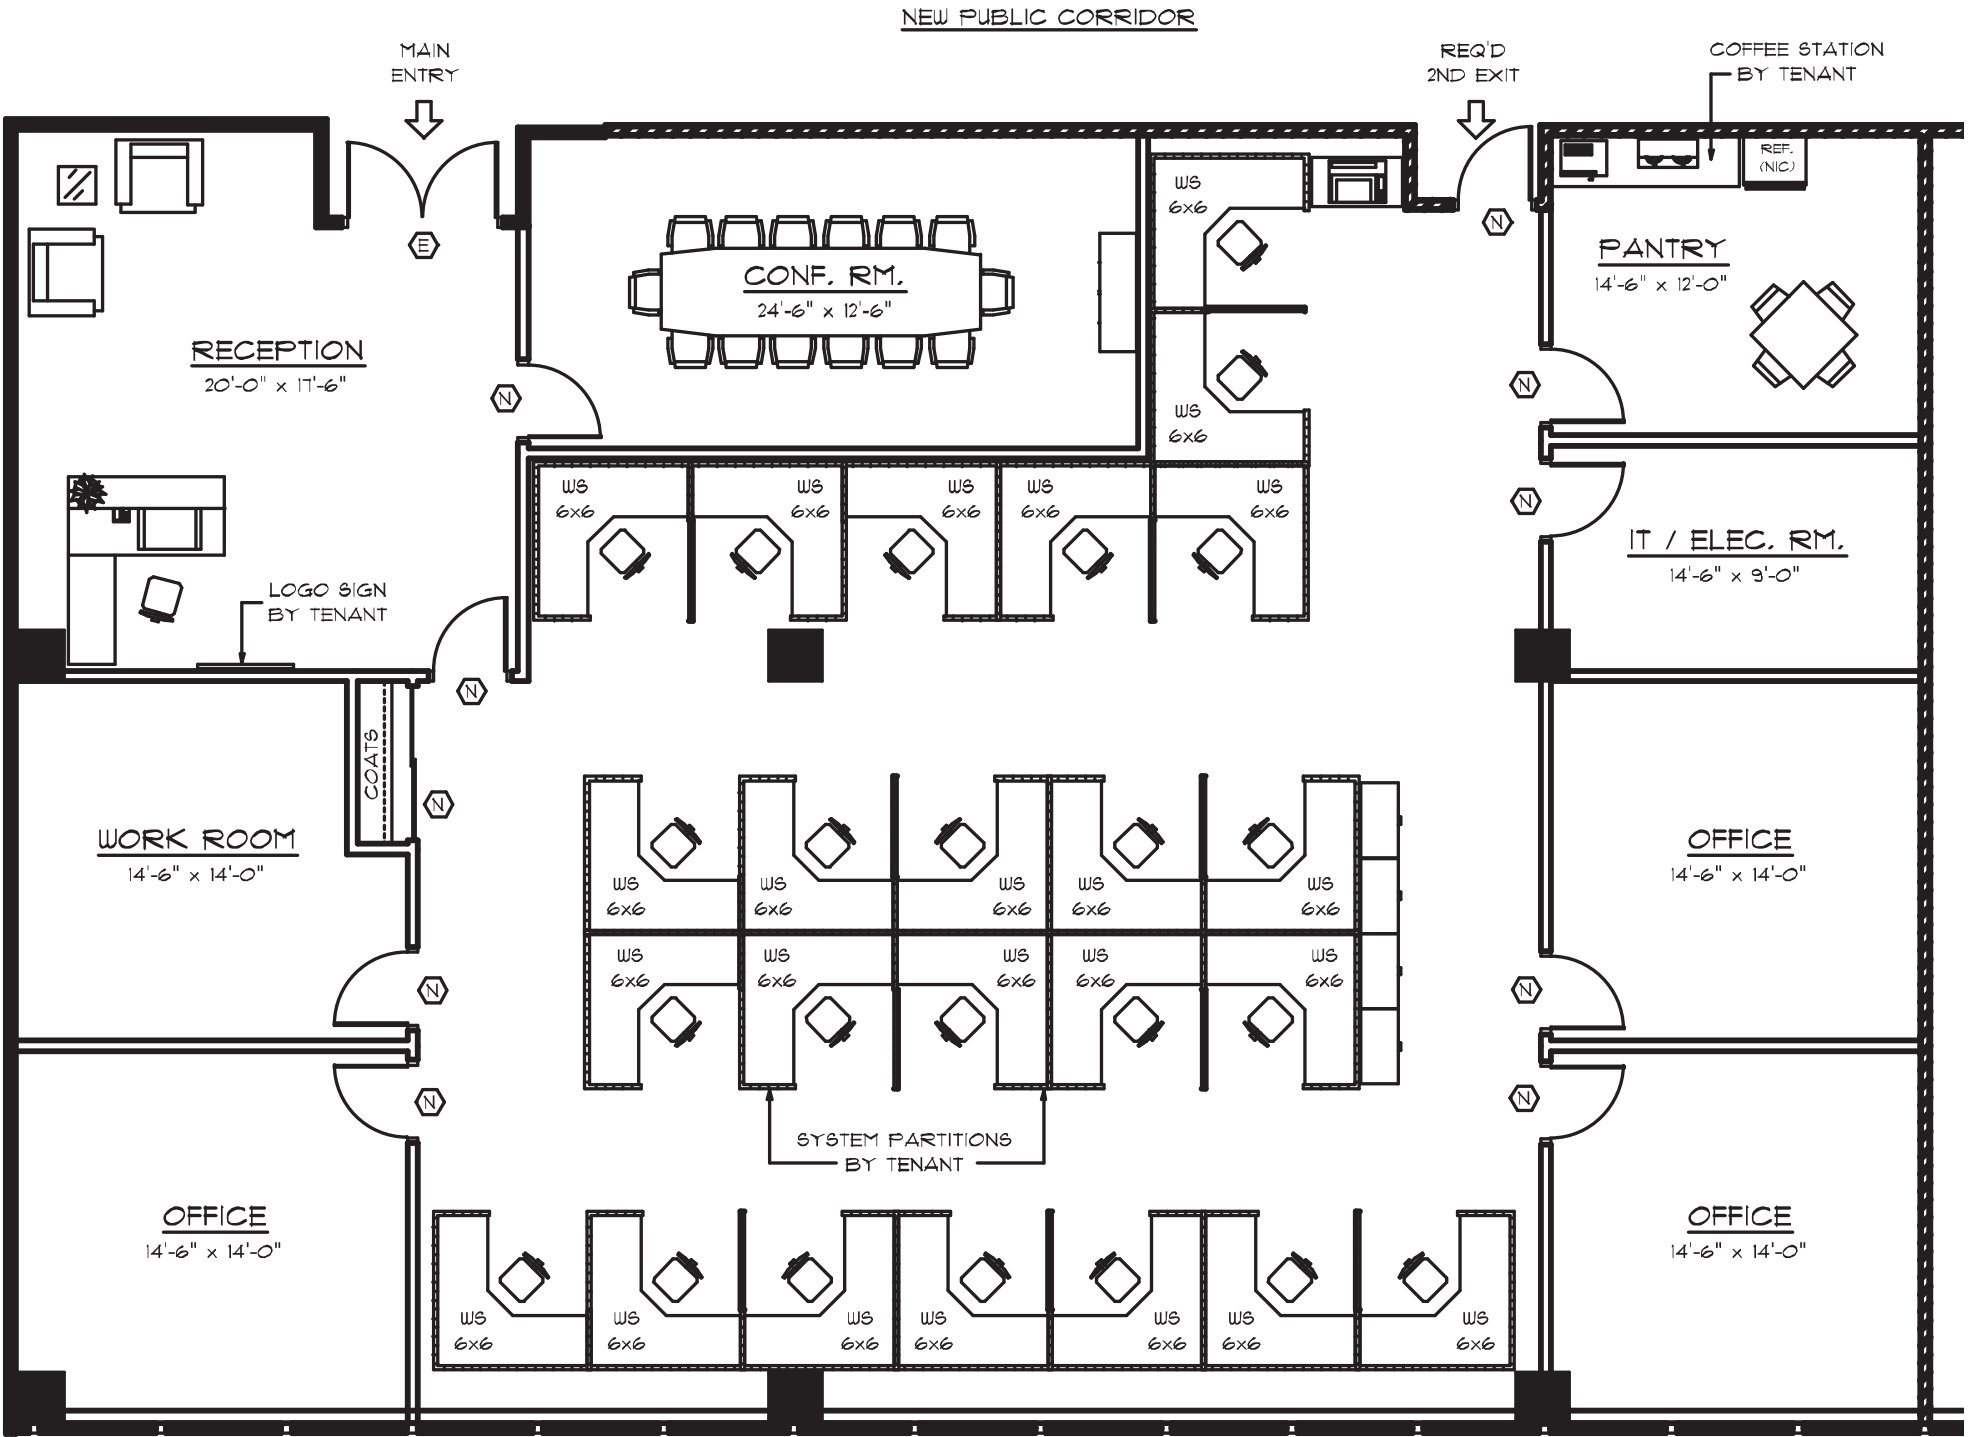

1ST FLOOR / 4,641 SF

LINCOLN PLACE

JAMIE DRUMMOND
jamie.drummond@nrmk.com / t 201-460-5153

LUKE REID
luke.reid@nrmk.com / t 201-460-5162

NEWMARK

LINCOLNPLACENJ.COM

Newmark | Licensed Real Estate Broker
201 Route 17 North, Rutherford NJ 07070 | t 201-842-6700